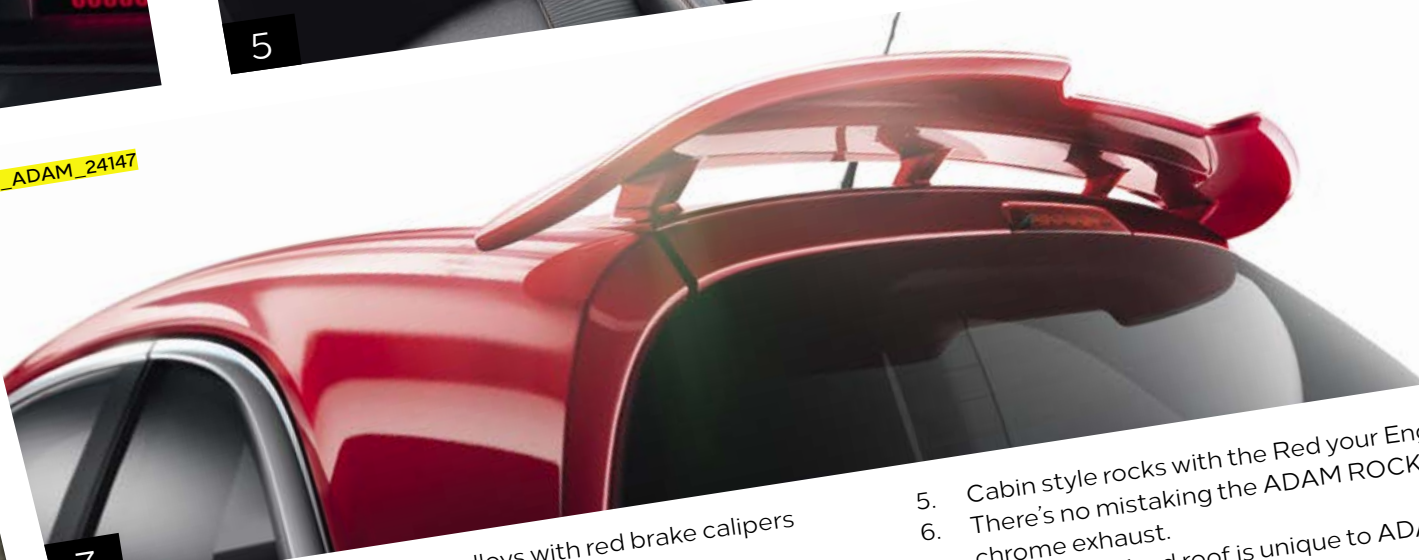

3

VX_ADAM_24122

5

VX_ADAM_24146

6

VX_ADAM_24147

7

- 1. Dynamic 18-inch Y-Spoke alloys with red brake calipers are standard.
- 2. Stylish 18-inch Technical Grey diamond-cut Propellor¹ alloy wheels also with red calipers.
- 3. Upgrade to the stylish Recaro sports seats in Nappa leather².
- 4. Adjustable red lighting details highlight your instrument cluster.