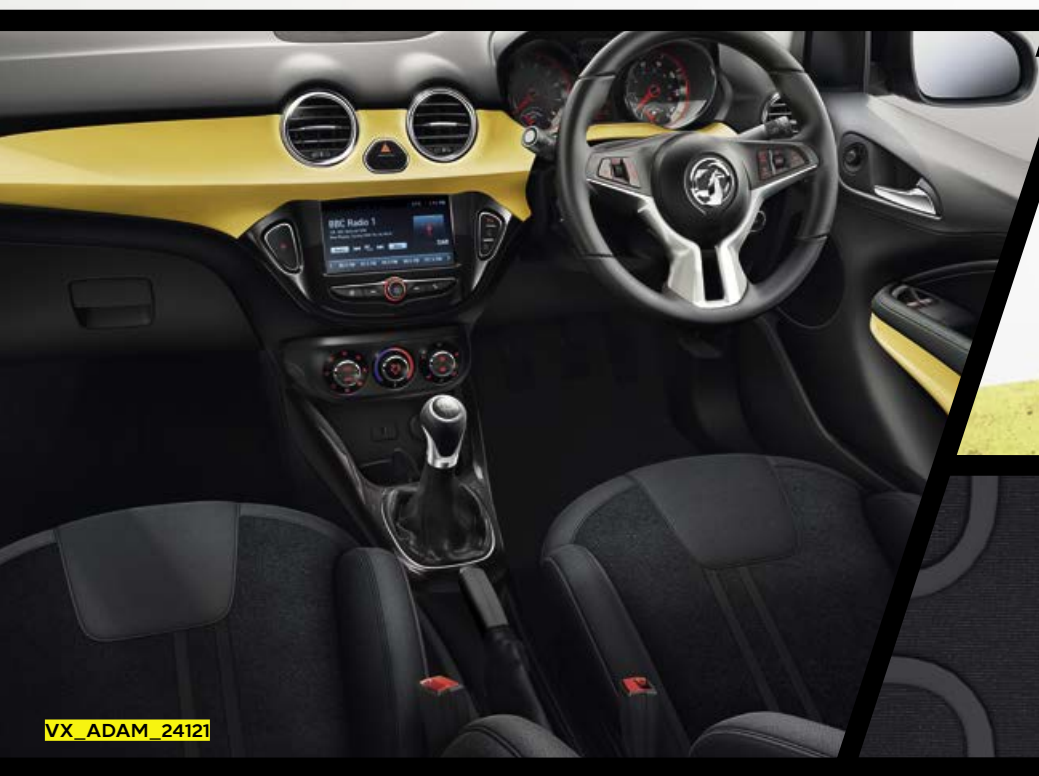

VX_ADAM_19293

VX_ADAM_24121

Superheroes Black seat trim is standard on ADAM SLAM.

James Blonde fascia and door panels with James Blonde exterior colour.

Technical Pack*